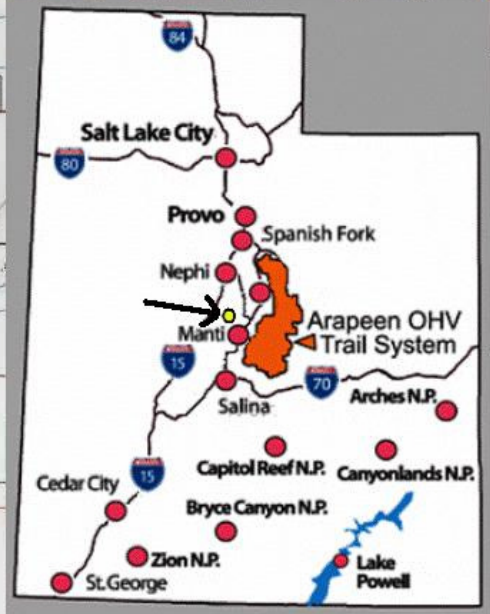

Sanpitch Mt. Loop, Elevation 8,509'

111.78333° W 111.75000° W 111.71667° W 111.68333° W 111.65000° W 111.61667° W WGS84 111.56667° W

Map created with **TOPO!** ©2010 National Geographic; ©2007 Tele Atlas, Rel. 1/2007

111.78333° W 111.75000° W 111.71667° W 111.68333° W 111.65000° W 111.61667° W WGS84 111.56667° W

TN MN
12°