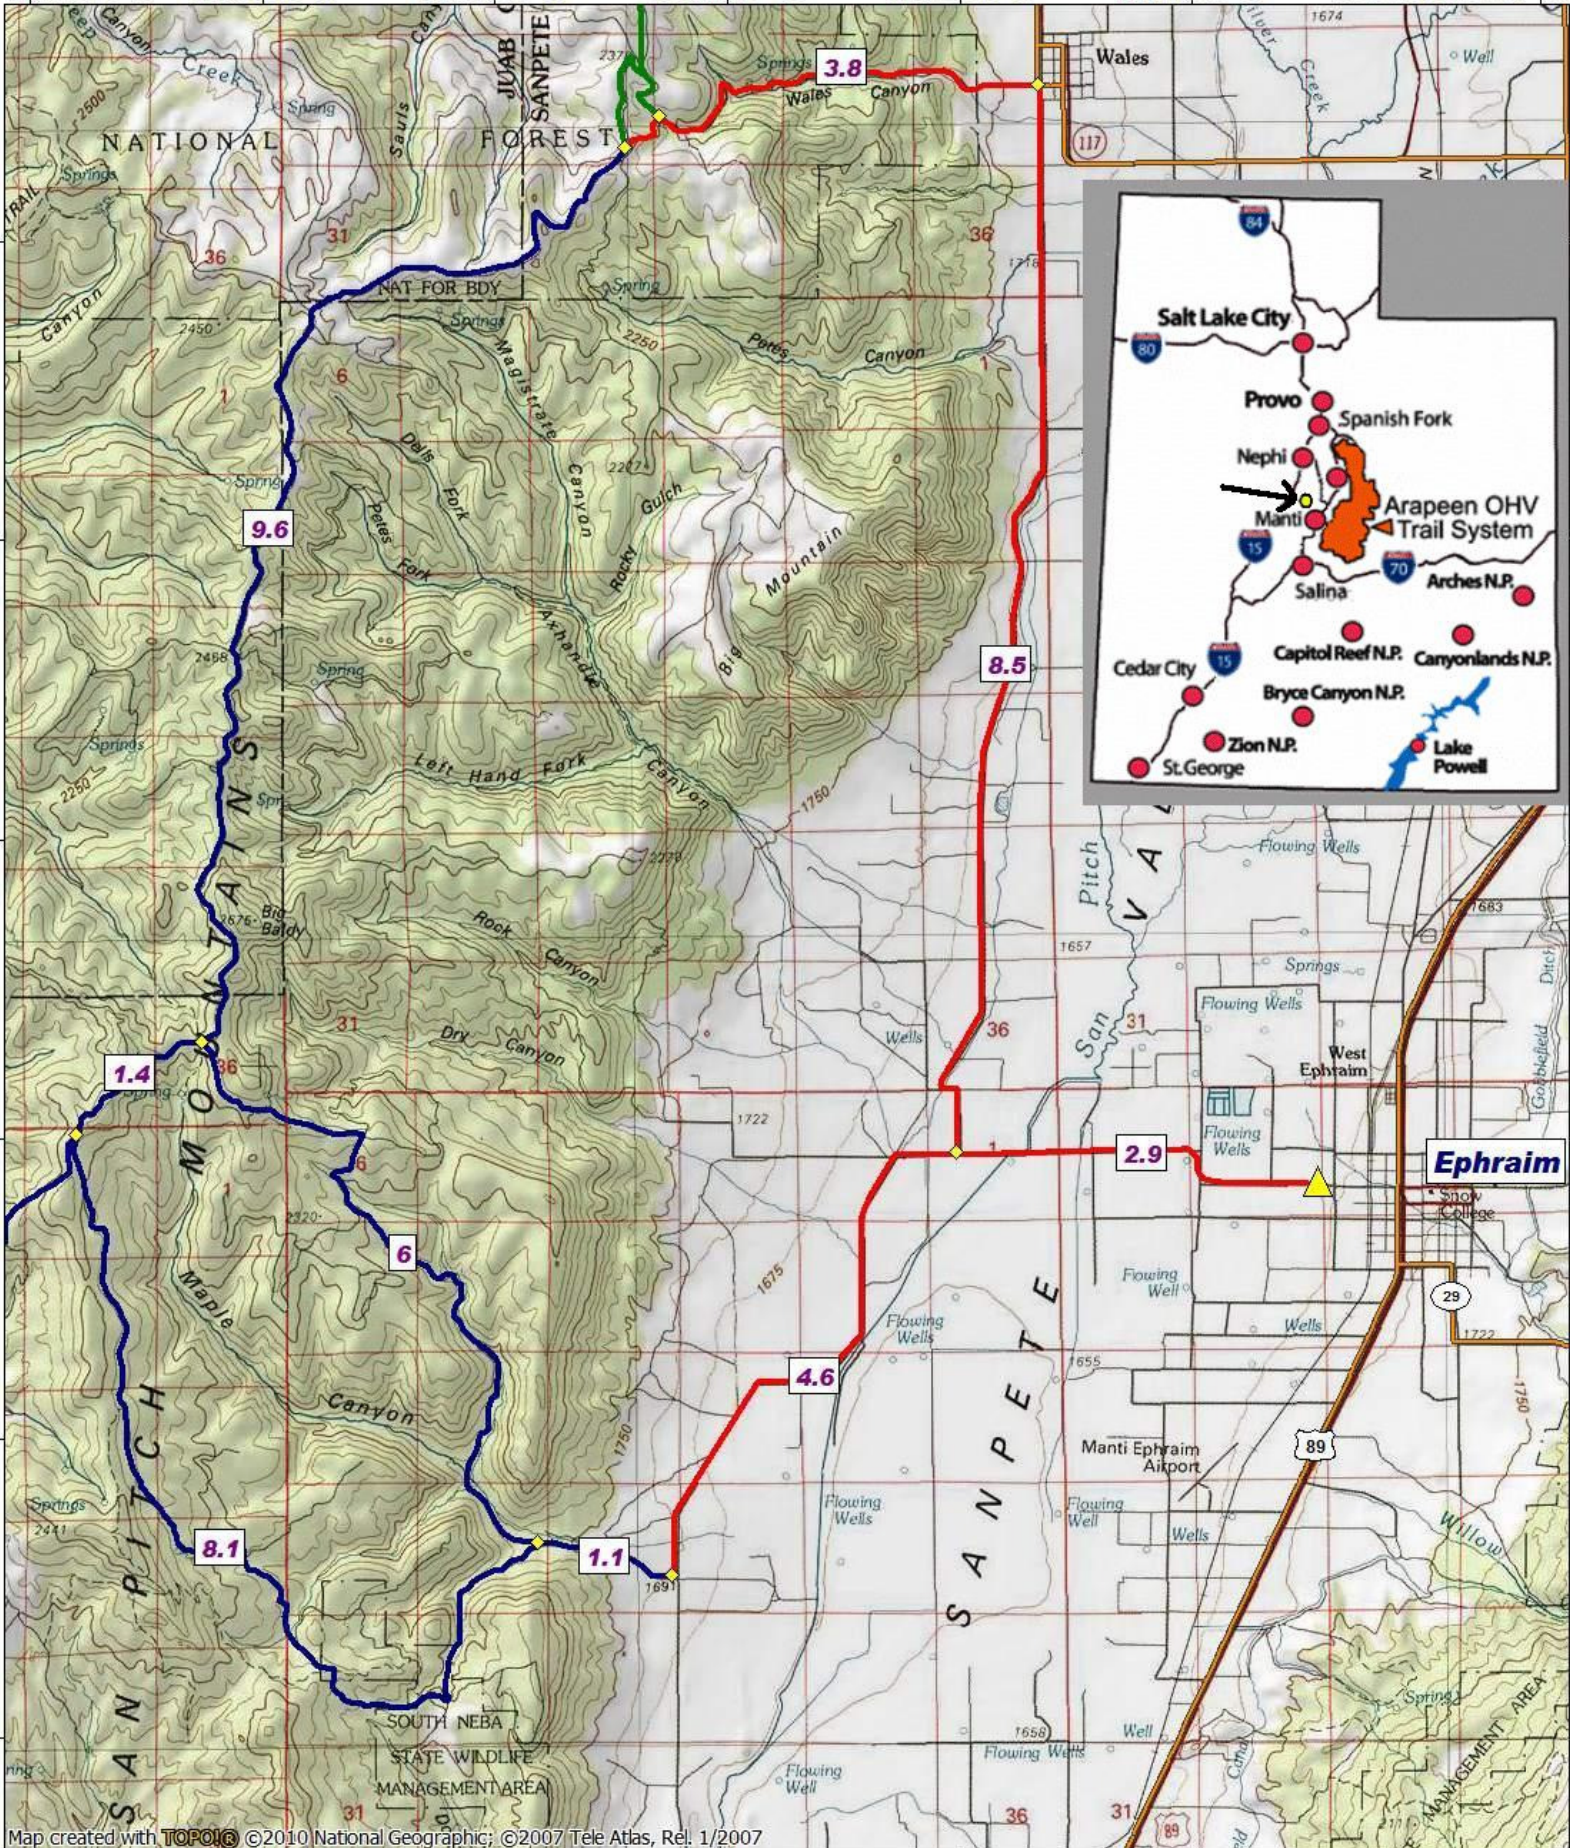

Sanpitch Mt. Loop, Elevation 8,509'

111.78333° W 111.75000° W 111.71667° W 111.68333° W 111.65000° W 111.61667° W WGS84 111.56667° W

Map created with **TOPO!** ©2010 National Geographic; ©2007 Tele Atlas, Rel. 1/2007

111.78333° W 111.75000° W 111.71667° W 111.68333° W 111.65000° W 111.61667° W WGS84 111.56667° W

TN 12° MN  
03/23/11