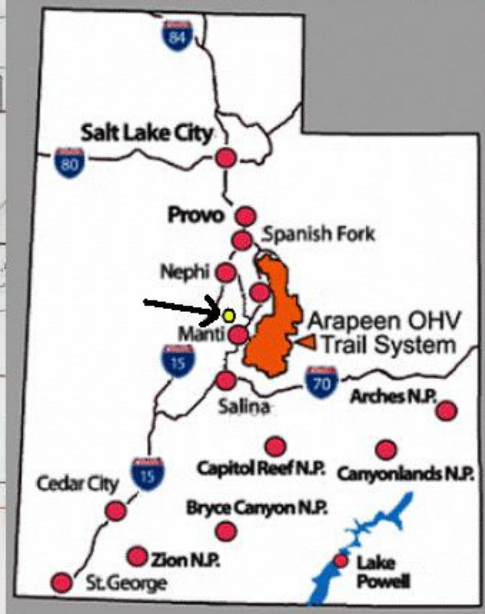

Sanpitch Mt. Loop, Elevation 8,509'

111.78333° W 111.75000° W 111.71667° W 111.68333° W 111.65000° W 111.61667° W WGS84 111.56667° W

Map created with **TOPO!** ©2010 National Geographic; ©2007 Tele Atlas, Rel. 1/2007

111.78333° W 111.75000° W 111.71667° W 111.68333° W 111.65000° W 111.61667° W WGS84 111.56667° W

TN 12° MN  
03/23/11