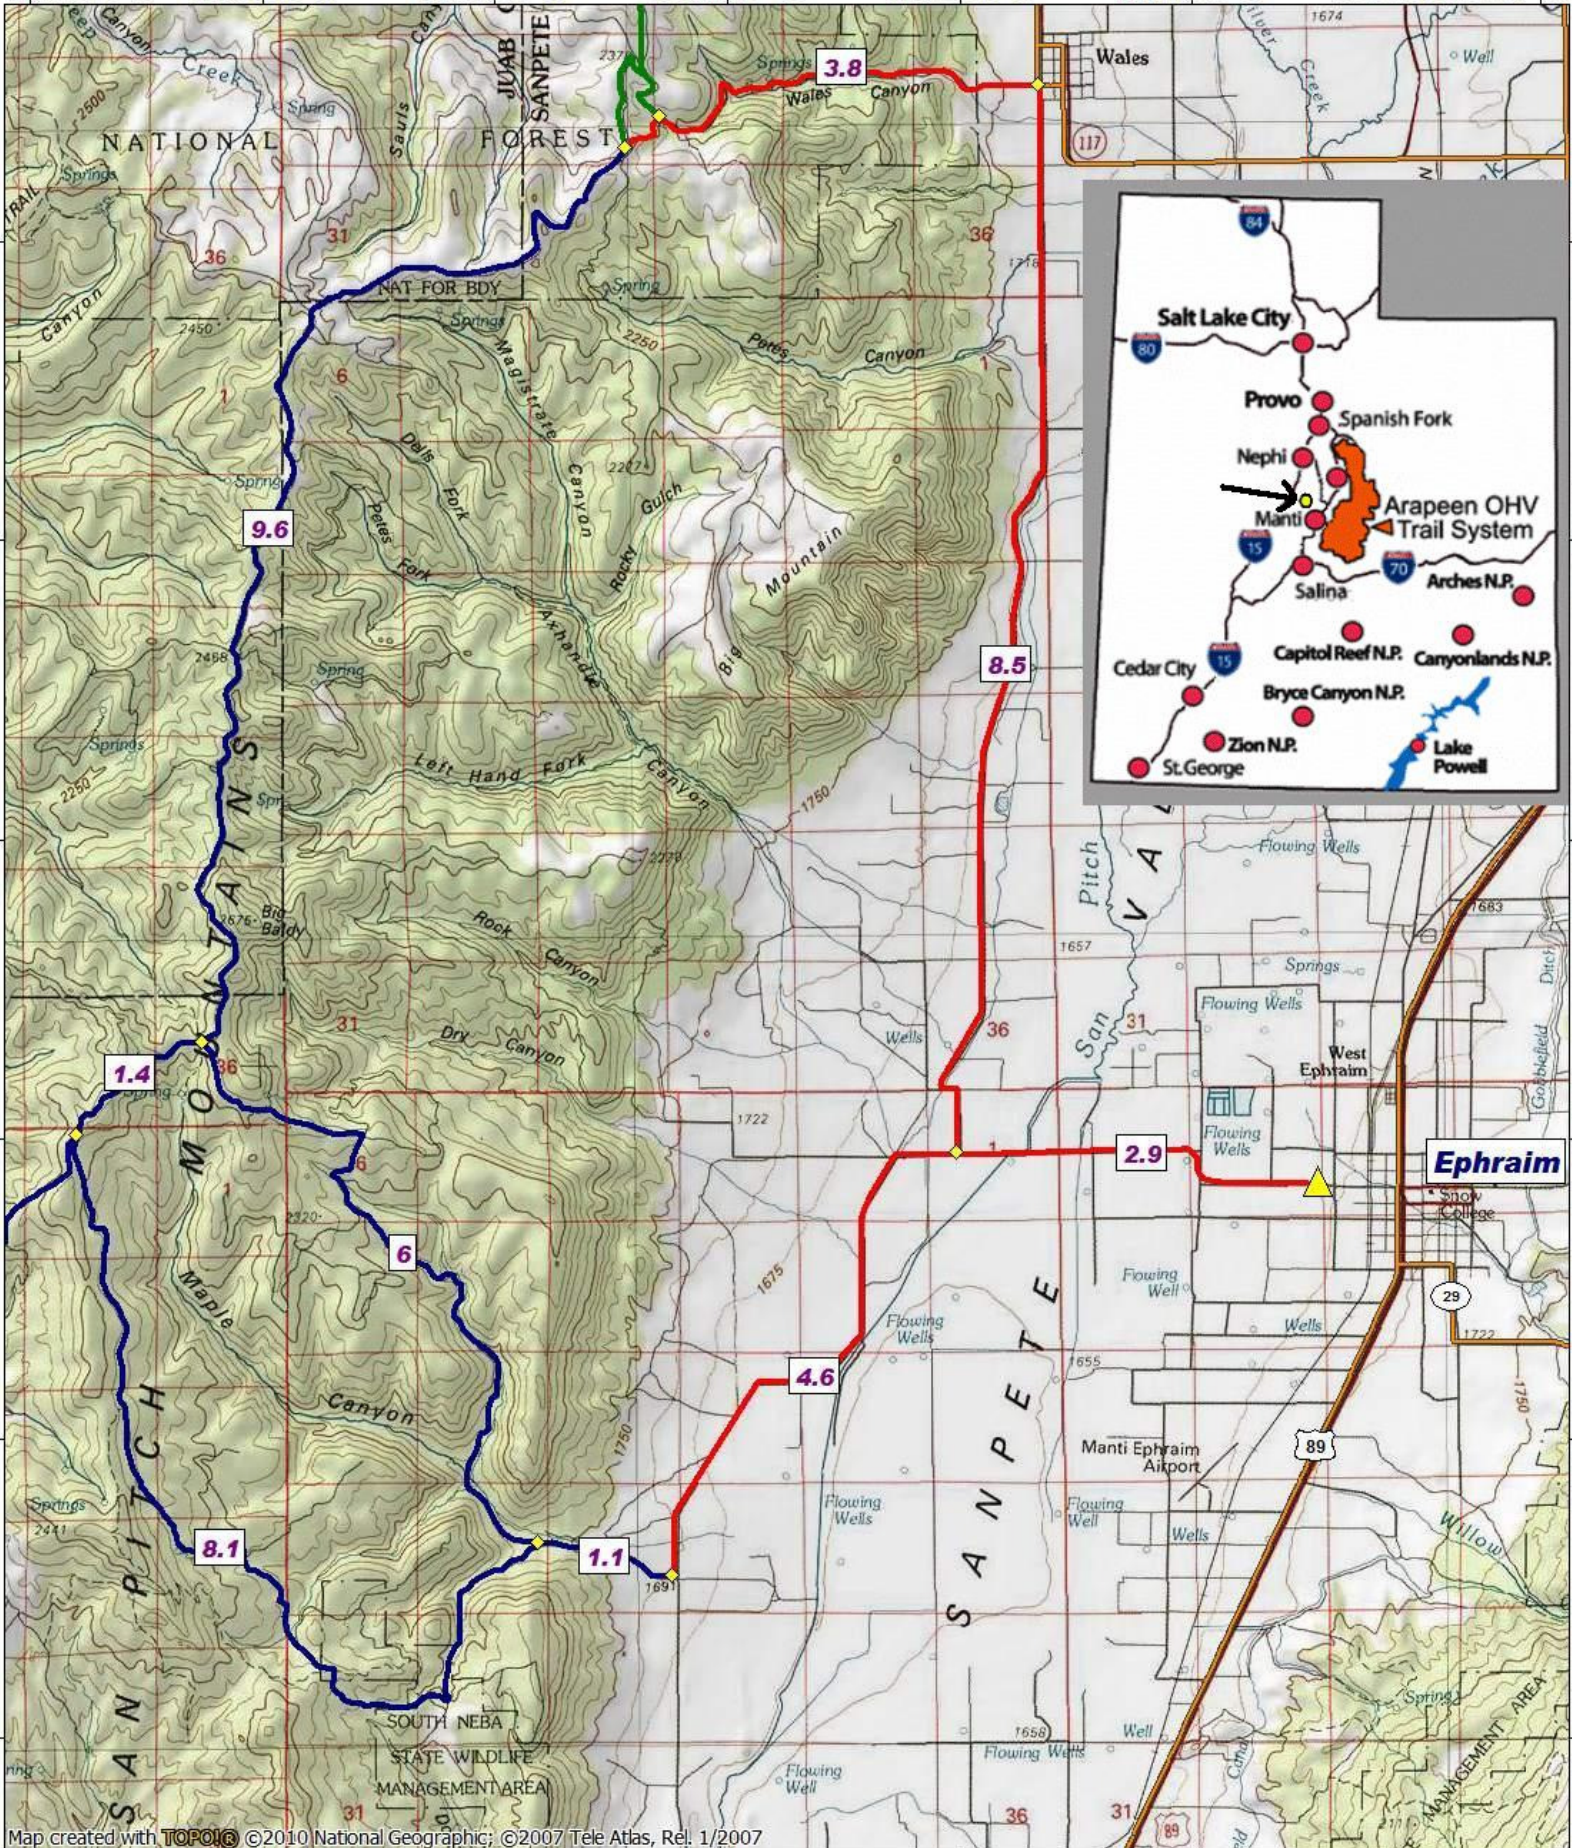

Sanpitch Mt. Loop, Elevation 8,509'

111.78333° W 111.75000° W 111.71667° W 111.68333° W 111.65000° W 111.61667° W WGS84 111.56667° W

Map created with **TOPO!** ©2010 National Geographic; ©2007 Tele Atlas, Rel. 1/2007

111.78333° W 111.75000° W 111.71667° W 111.68333° W 111.65000° W 111.61667° W WGS84 111.56667° W

TN MN
12°