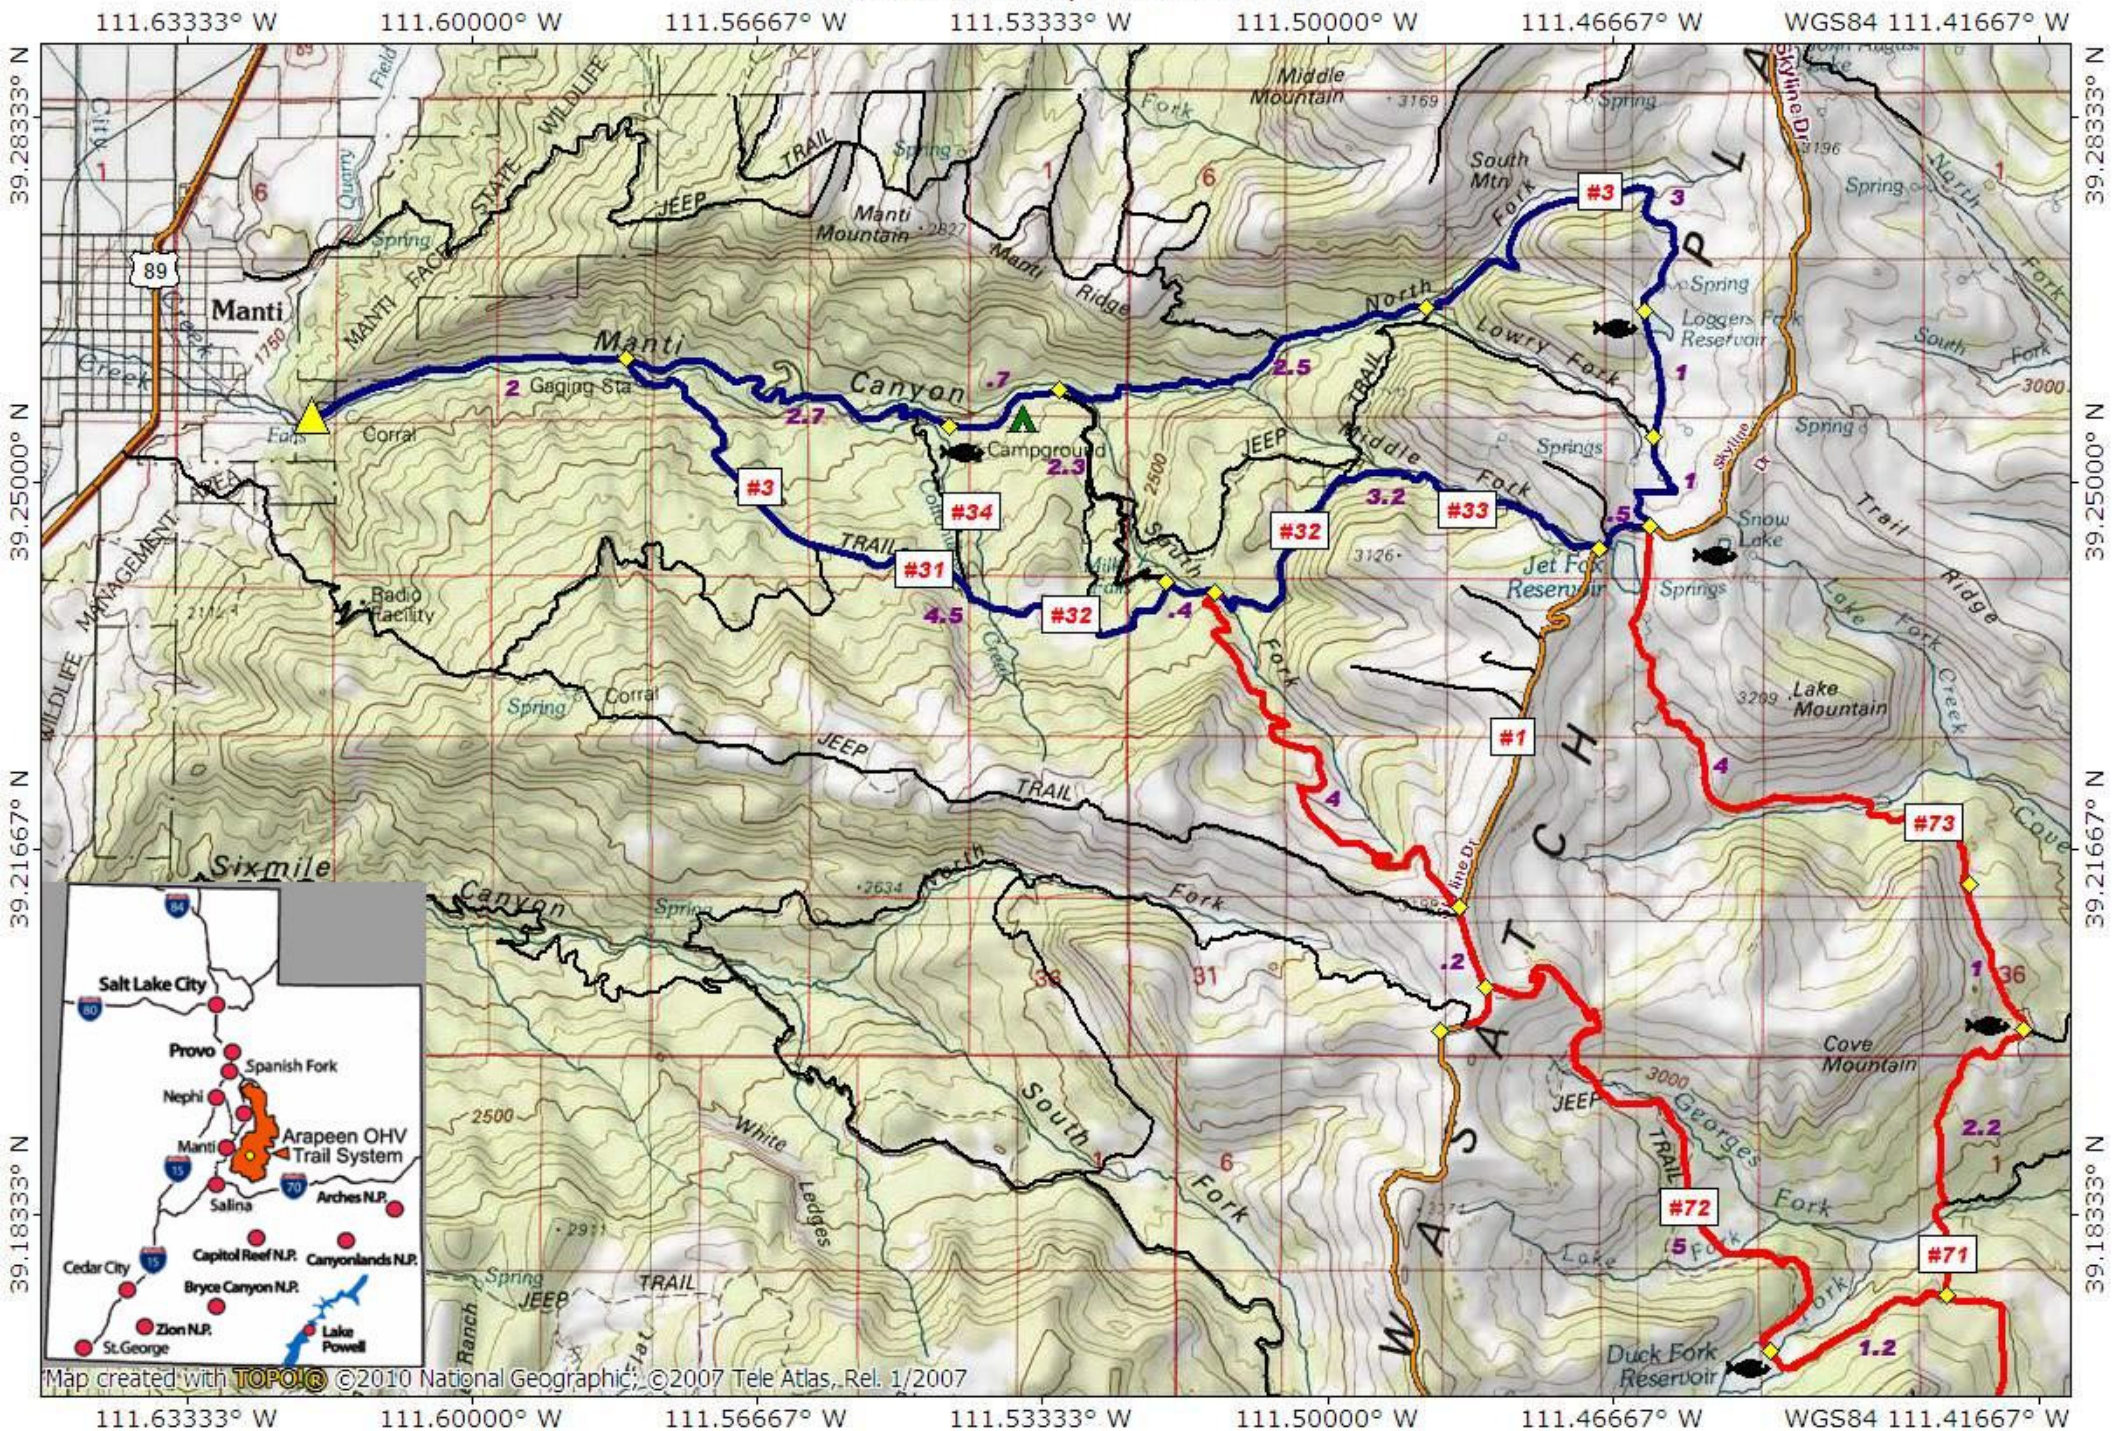

# Patton Duck Fork Loop, Elevation 10,579'

Map created with TOPO! © 2010 National Geographic, © 2007 Tele Atlas, Rel. 1/2007

03/29/11