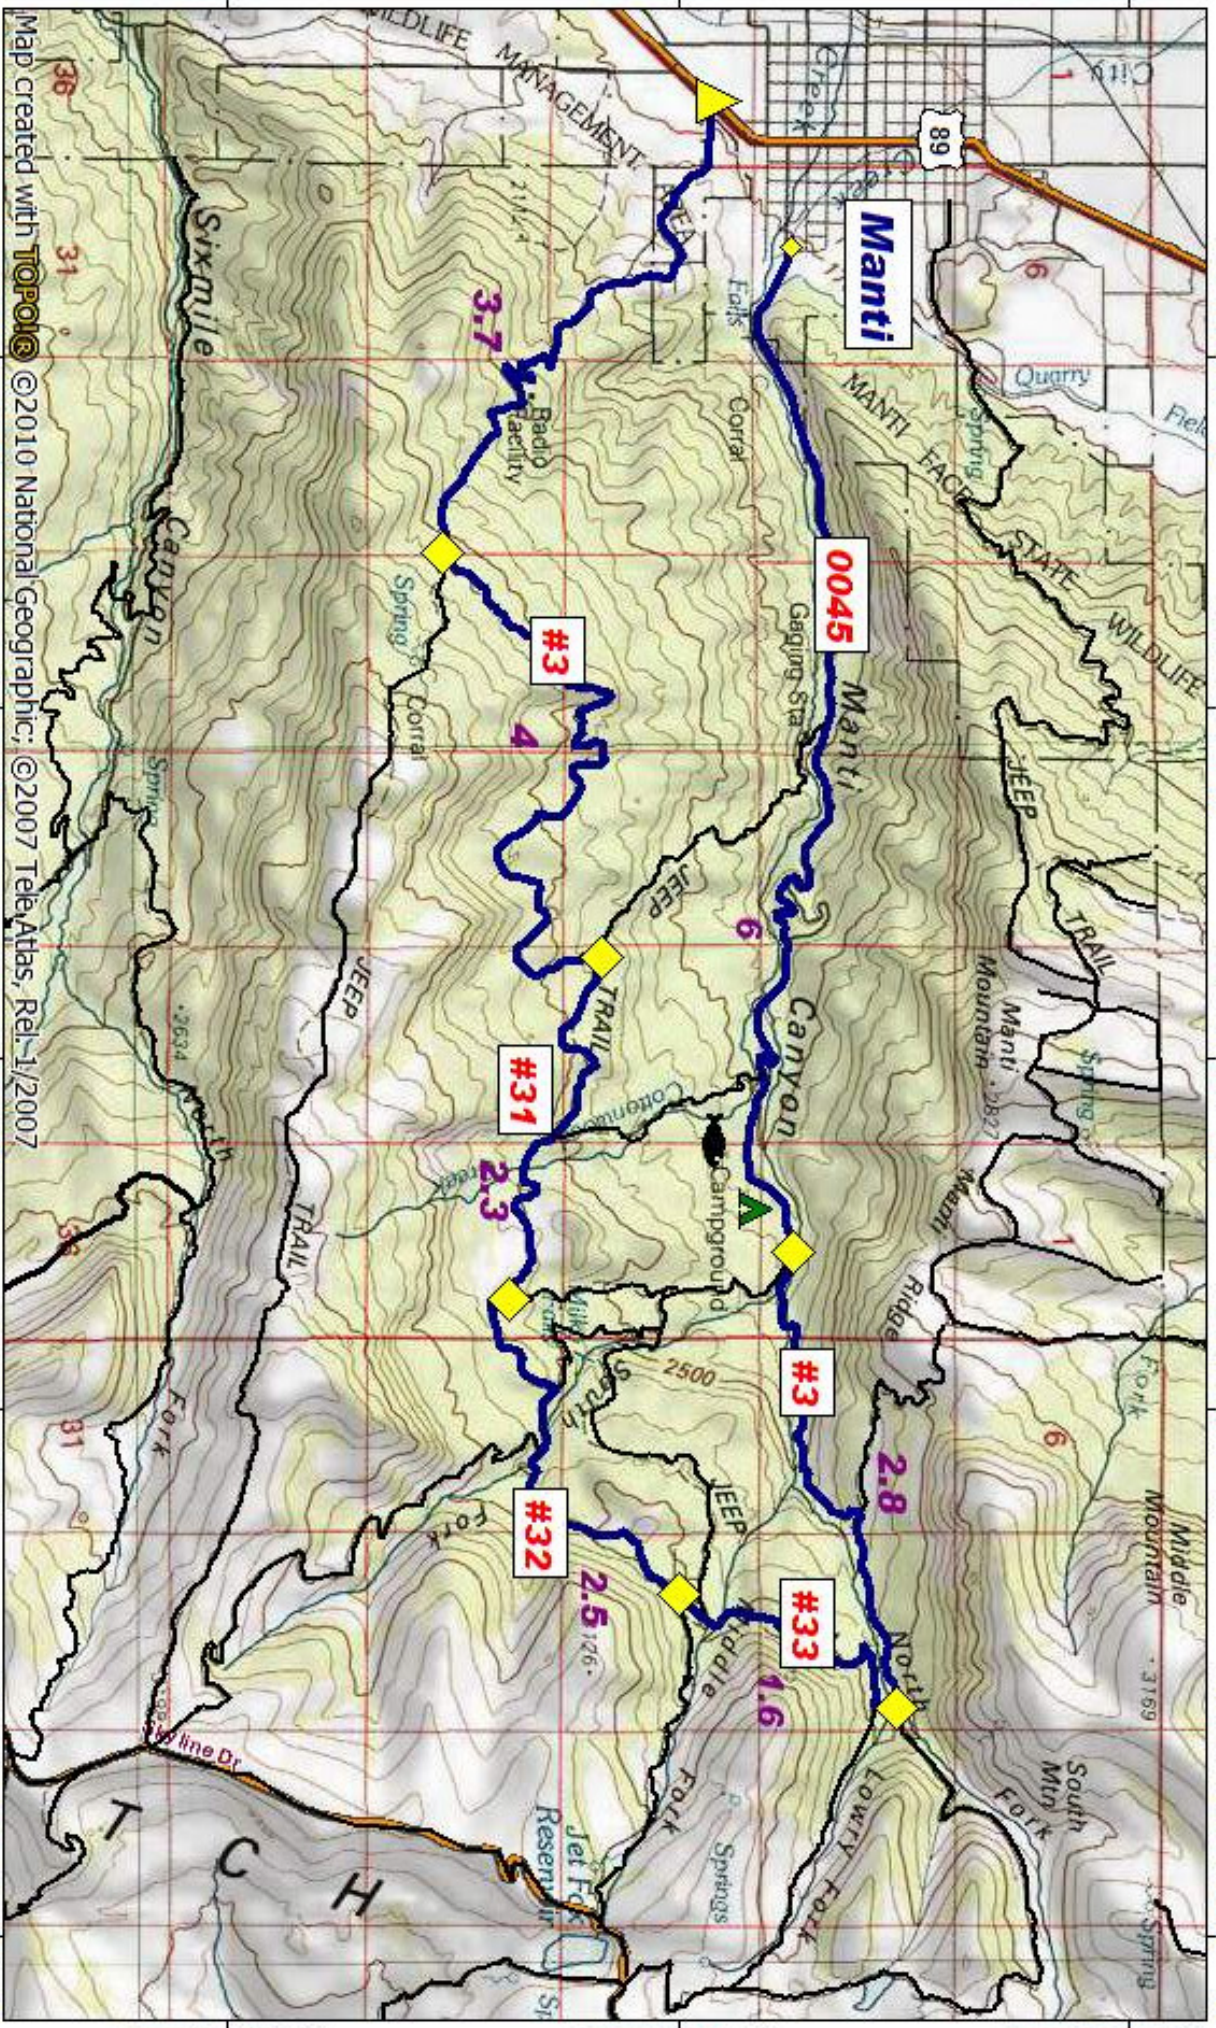

# Manti Sheep Trail Loop - Elevation 9,226'

111.61667° W 111.58333° W 111.55000° W 111.51667° W 111.46667° W

111.61667° W 111.58333° W 111.55000° W 111.51667° W 111.46667° W

39.21667° N 39.25000° N 39.28333° N

39.21667° N 39.25000° N 39.28333° N

NATIONAL GEOGRAPHIC

Map created with **Topo!** ©2010 National Geographic; ©2007 TeleAtlas, Rel-1/2007

09/01/11  
11 1/2°  
TN MN