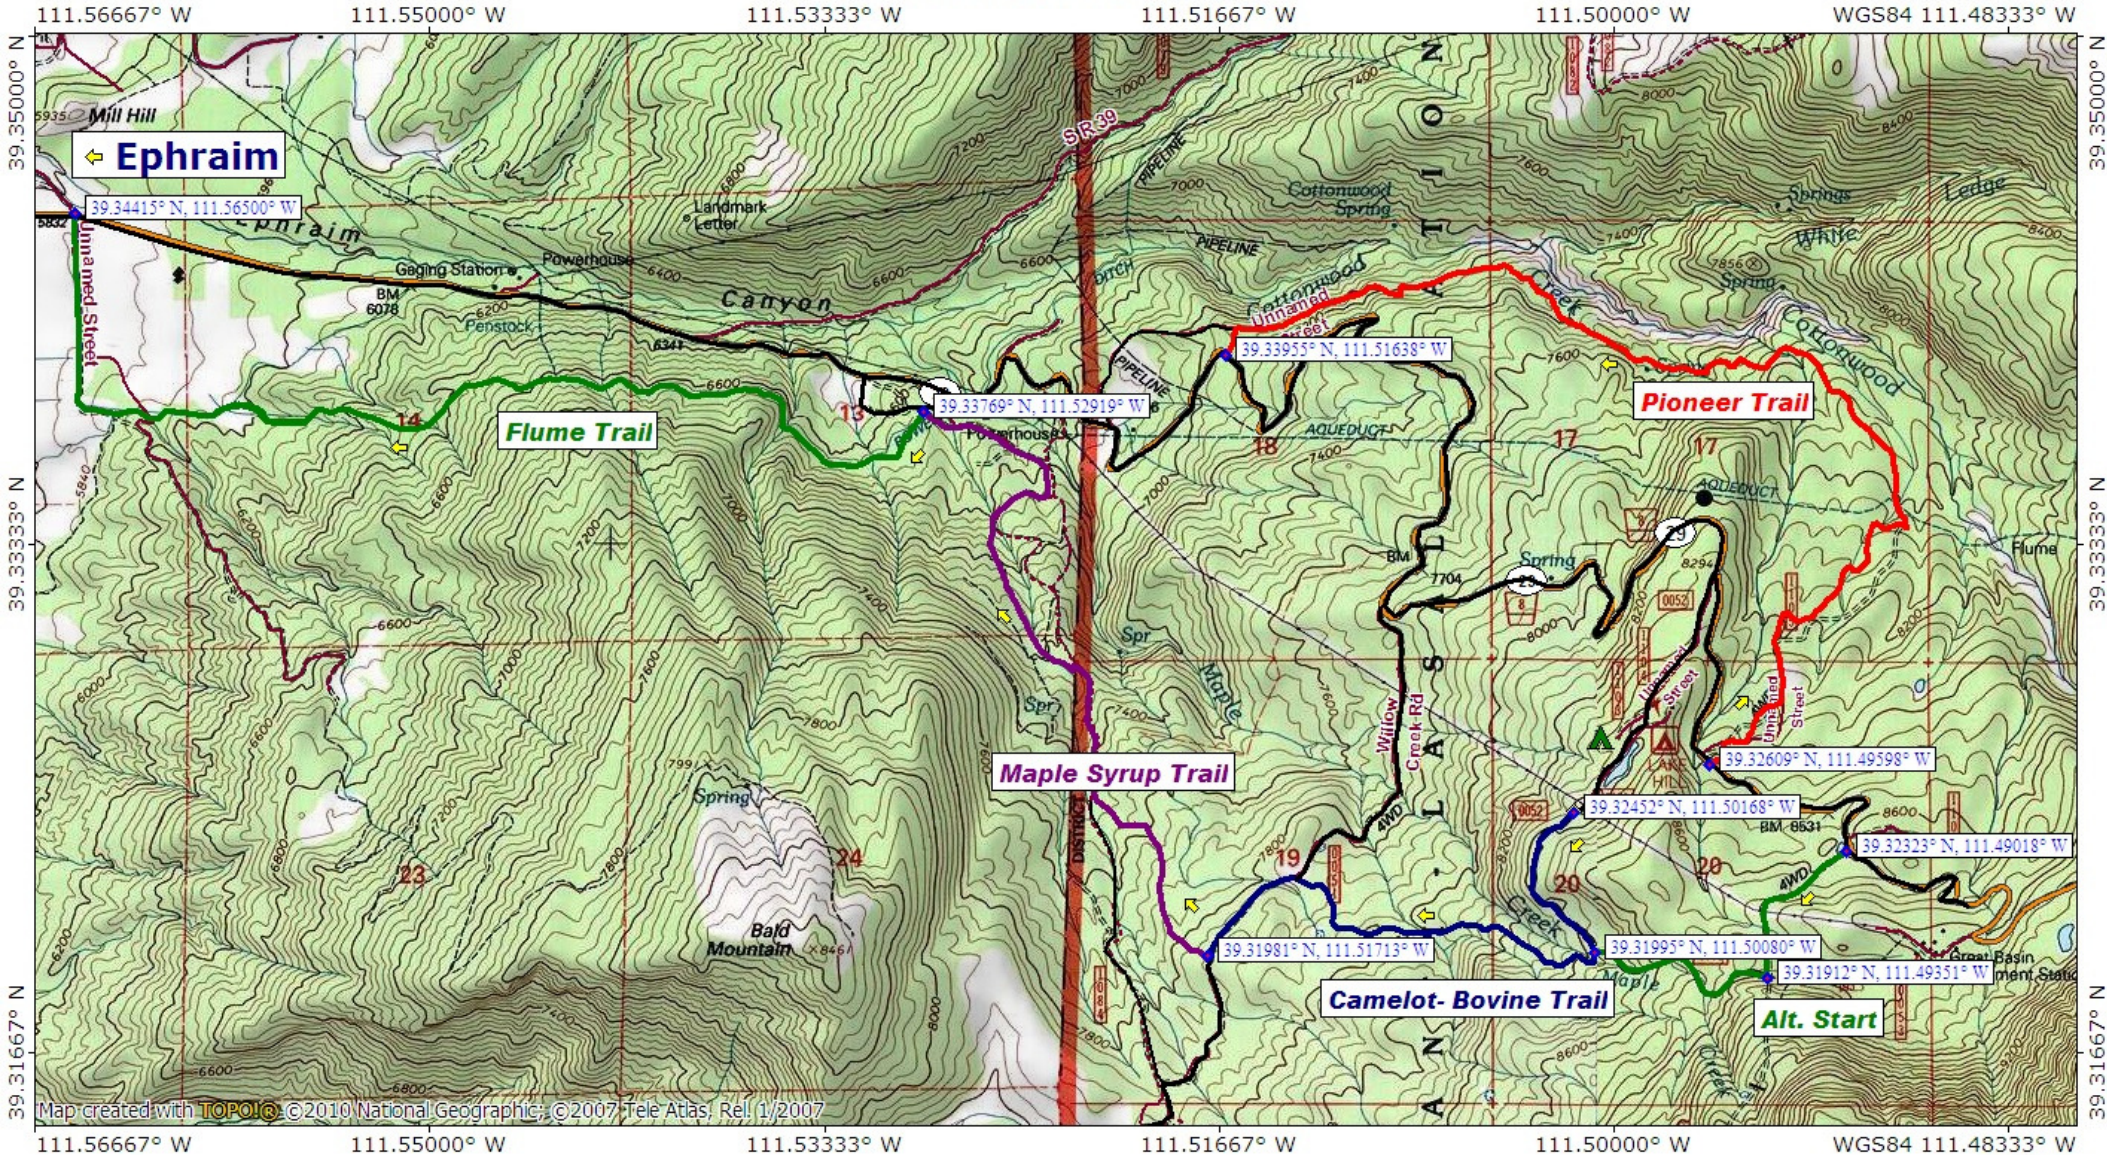

Ephraim Canyon Mt. Bike Trails

Map created with TOPOIG ©2010 National Geographic, ©2007 Tele Atlas, Rel. 1/2007

TN MN
11 1/2°
11/26/12