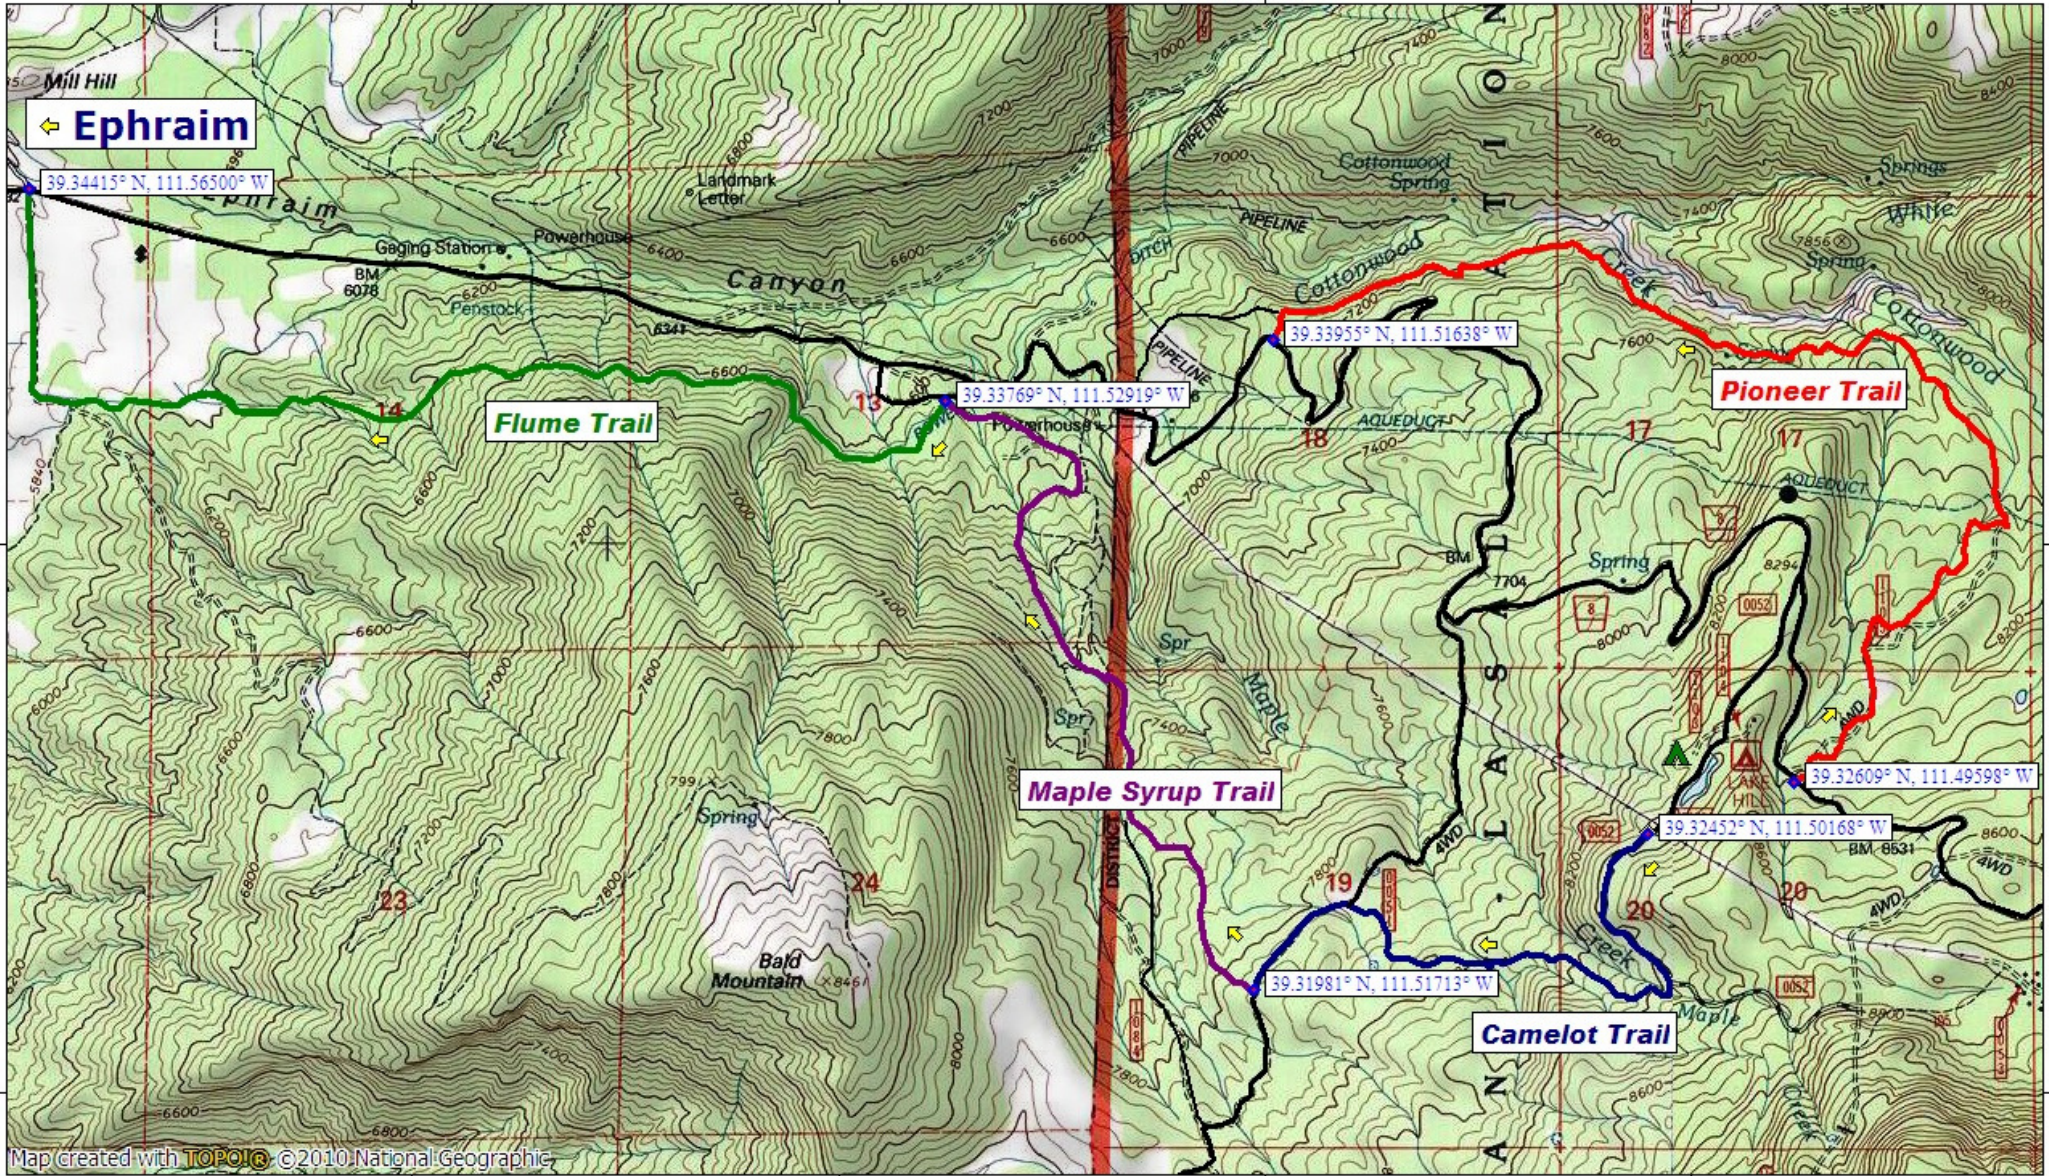

Ephraim Canyon Single Track Trail

111.55000° W

111.53333° W

111.51667° W

WGS84 111.50000° W

↖ Ephraim

Flume Trail

Maple Syrup Trail

Camelot Trail

Pioneer Trail

Map created with TOPOIG © 2010 National Geographic

111.55000° W

111.53333° W

111.51667° W

WGS84 111.50000° W

TN ↑ MN
11½°
10/31/11