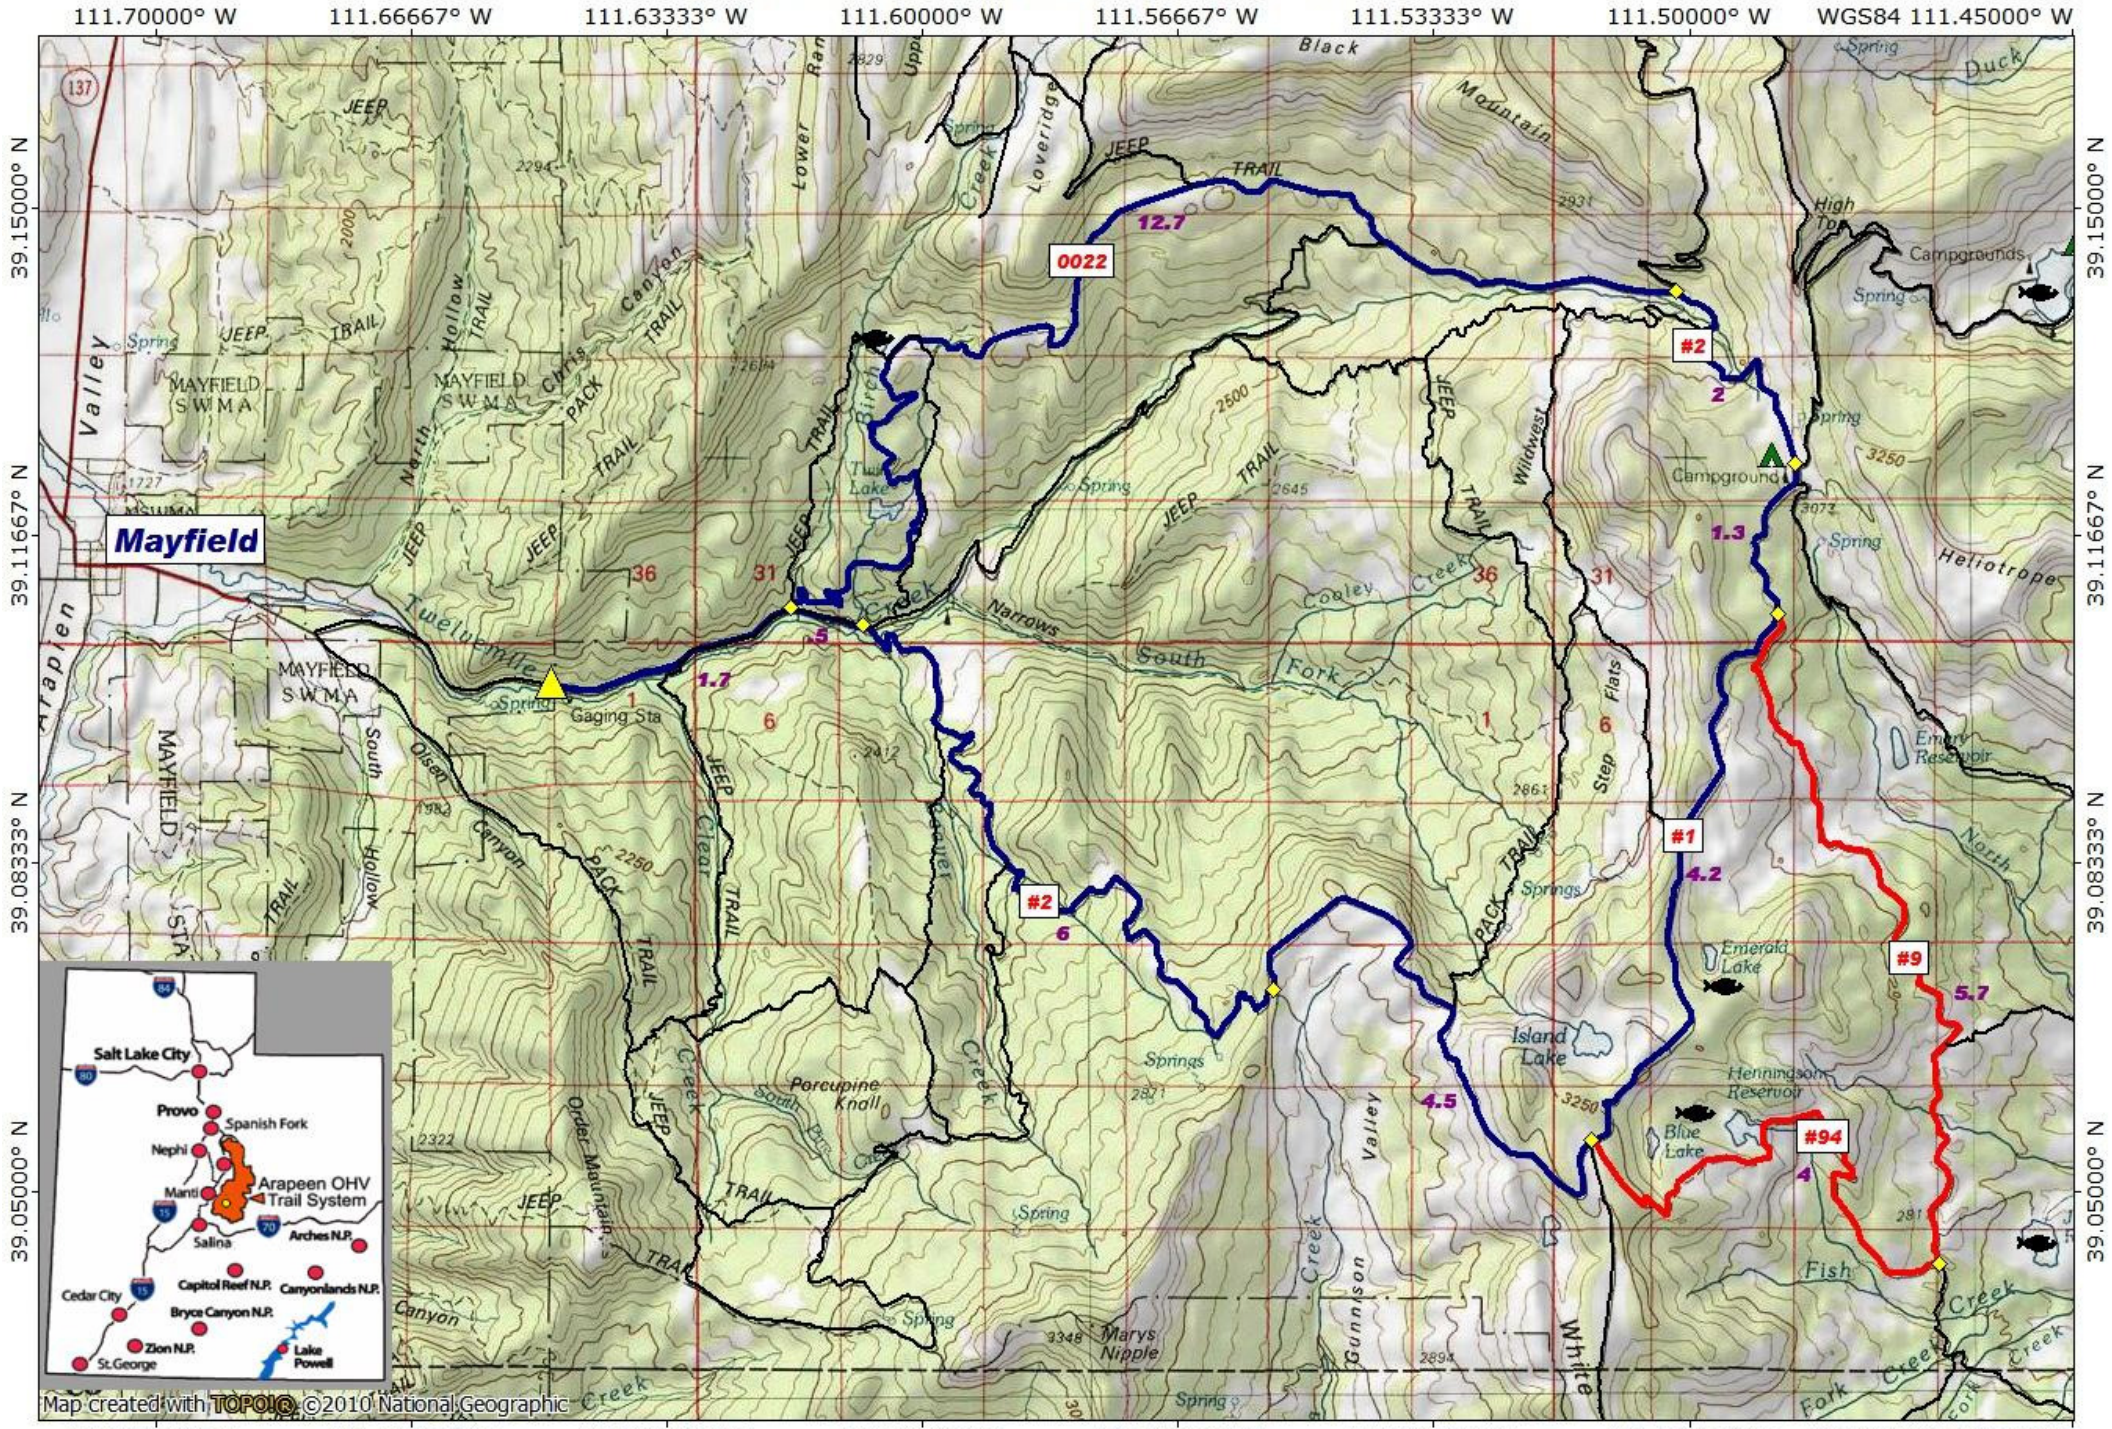

Beaver Creek Henningson Loop, Elevation 10,816'

Map created with TOPOIC ©2010 National Geographic

TN MN
12°
03/30/11