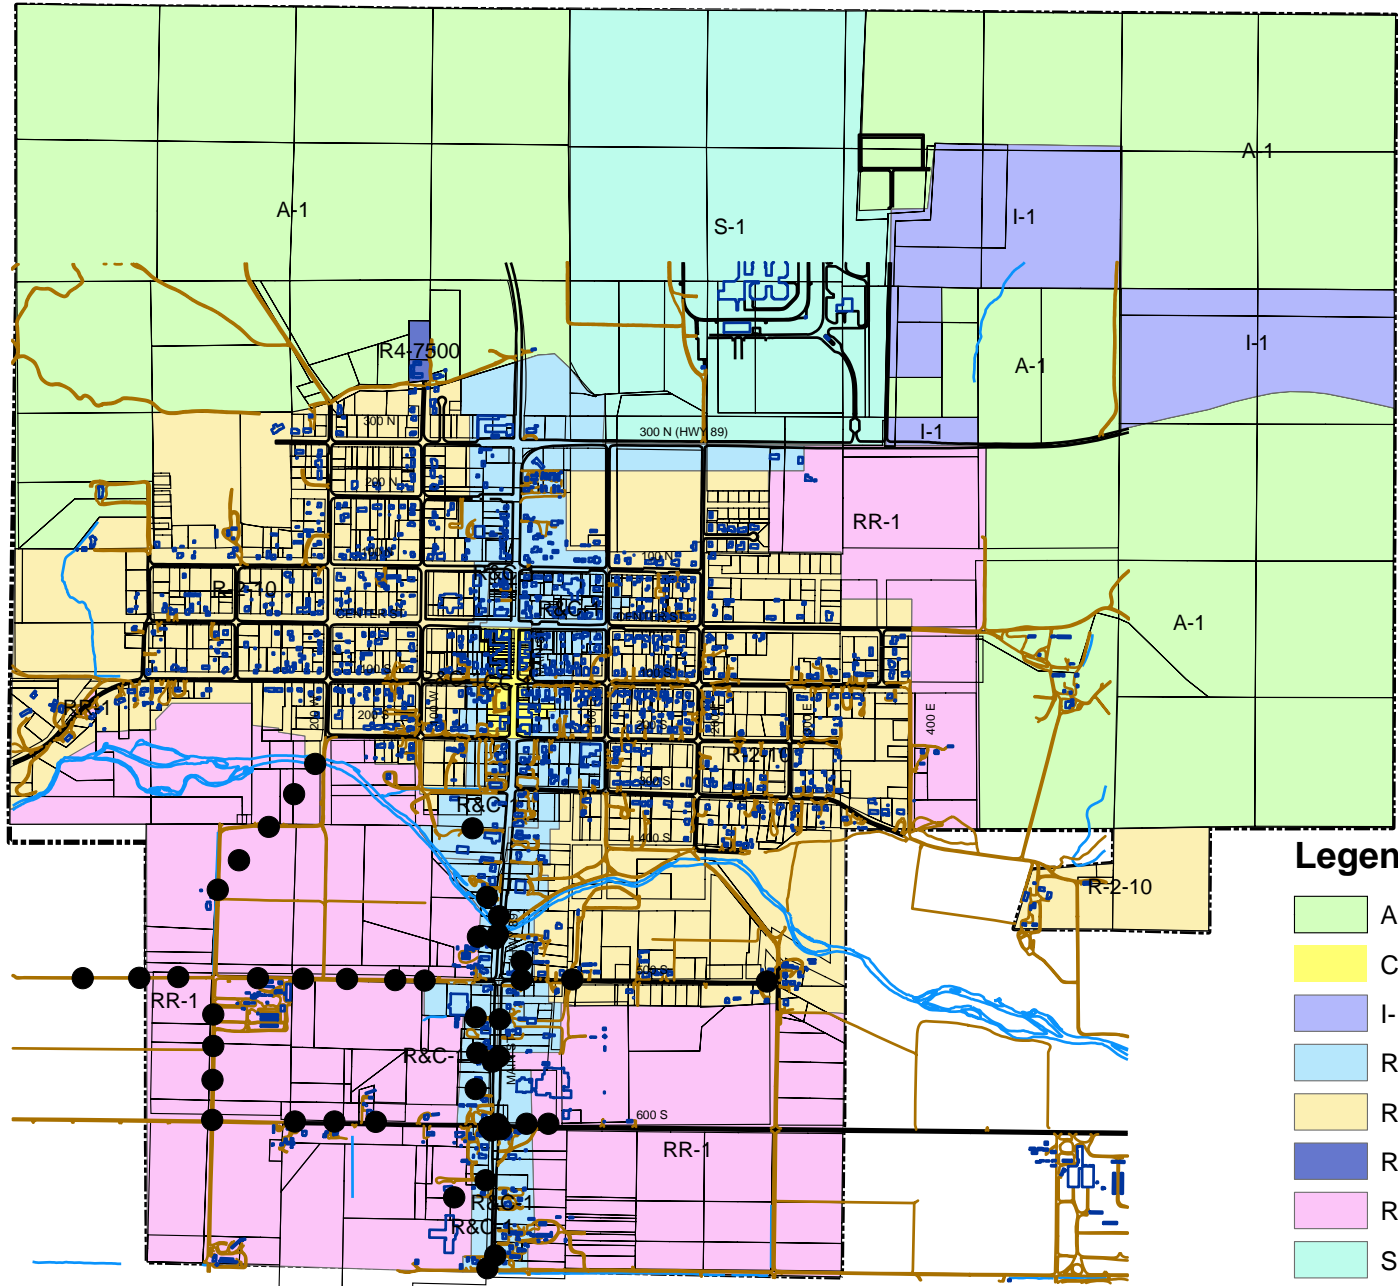

Gunnison City

Zoning Map

(Sept. 12th, 2006)

Legend

- A-1
- CC-1
- I-1
- R&C-1
- R-2-10
- R4-7500
- RR-1
- S-1